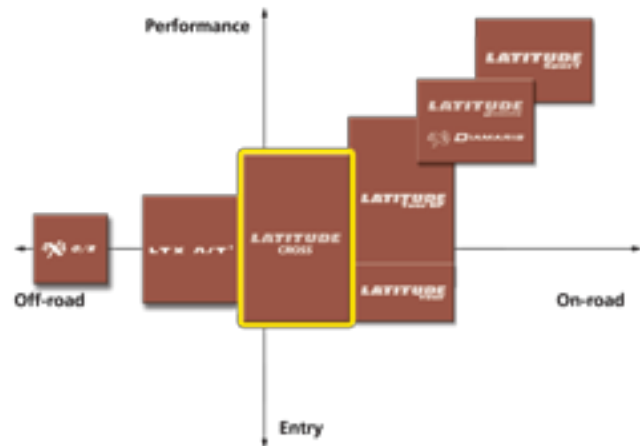

MICHELIN Passenger Car Tyres

Typical vehicle matches:

- BMW X5
- Honda CRV
- Mercedes-Benz ML
- Mitsubishi Pajero, Challenger
- Nissan Murano, Navara, Patrol
- Toyota Hilux, Land Cruiser, RAV 4, Prado
- Volkswagen Tiguan, Touareg
- Land Rover Freelander, Discovery, Range Rover

The traction of an off-road tyre

The Mud Catcher tread pattern delivers more grip on any kind of surfaces, such as wet grass, dirt roads and mud.

The driving comfort of an on-road tyre

The MICHELIN Latitude Cross is quieter than the previous generation* and as quiet as MICHELIN Latitude Tour HP[†] designed for 90% on-road use.

With exceptional mileage

The Terrain Proof tread compound is highly resistant to gravel abrasion to provide longer mileage in multi-purpose use (dirt, gravel, tracks) and with loaded vehicles.

* The 245/70 R 16 MICHELIN Latitude Cross is 1dB quieter than MICHELIN 4x4 Synchronie (pass-by noise test, ISO 2001/43/EC, carried out in Europe, in 2008)
[†] The 235/65 R 17 MICHELIN Latitude Cross is as quiet as MICHELIN Latitude Tour HP (pass-by noise test, ISO 2001/43/EC, carried out in Europe, in 2008)

MICHELIN Latitude Cross

The multi-purpose SUV tyre that delivers the traction of an off-road tyre, the comfort of an on-road tyre, with exceptional mileage.

MICHELIN Latitude Cross

The multi-purpose SUV tyre that delivers the traction of an off-road tyre, the comfort of an on-road tyre, with exceptional mileage.